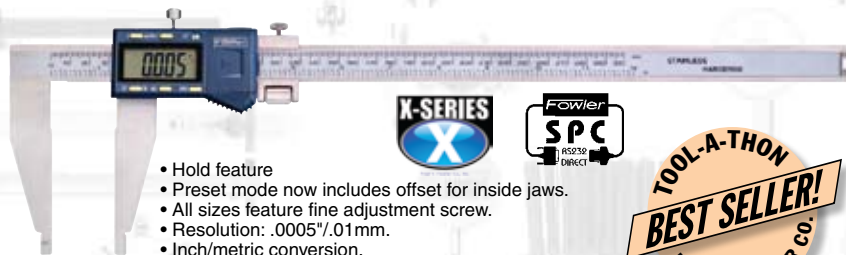

XTRA-RANGESM Electronic Calipers

- Hold feature
- Preset mode now includes offset for inside jaws.
- All sizes feature fine adjustment screw.
- Resolution: .0005"/.01 mm.
- Inch/metric conversion.
- Direct RS232C output
- Includes wooden case.

Order No.	Range	Jaw Depth	Accuracy	List Price	Sale Price
S54-100-312	0—12"/300mm Caliper	3.5"	.002"/.04mm	\$173.00	\$159.95
S54-100-024-1	0—24"/600mm Caliper	4"	.003"/.08mm	252.00	224.95
S54-100-042-1	0—40"/1000mm Caliper	4.9"	.004"/.10mm	1044.95	605.95

Ultra-Cal Mark IV Water Resistant Electronic Caliper

- Water resistant
- 4-way measuring
- Resolution: .0005"/.01 mm
- Repeatability: .0005"/.01 mm
- Direct Inch/Metric conversion.
- Accuracy for 6" model: .001"/.02mm
- Accuracy for 12" models: .0015"/.03mm
- Large easy-to-read LCD display.
- Direct RS232C output
- Features Absolute/Relative Measuring Modes.
- Hold function
- Includes shop-hardened case.

- IP-67, water, oil, coolant and fluid proof
- Smart induction sensor
- Range: 6"/150mm
- 4-way measuring
- Resolution: .0005"/.01 mm
- Accuracy: .001"/.02mm
- S-connect proximity connector USB/RS232/Wireless
- Direct inch/metric conversion
- Includes case.