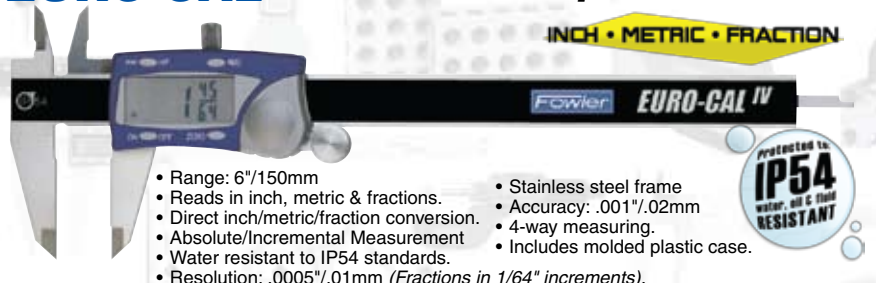

These Gages Read in:

Poly-Cal[®] Electronic Caliper

- Range 6"/150mm
- Polycarbonate Frame
- Large easy-to-read display.
- Resolution .0005"/.01mm, (Fractions by 1/64" increments).
- Absolute/Incremental Measurement
- Direct inch/metric/fraction conversion.
- 4-way measuring.
- Accuracy +/- .008"
- Supplied with vinyl pouch.

Order Number	Description	List Price	Sale Price
S54-101-175	Poly-Cal Electronic Caliper	\$21.95	\$16.95

EURO-CAL^{IV} Electronic Caliper

- Range: 6"/150mm
- Reads in inch, metric & fractions.
- Direct inch/metric/fraction conversion.
- Absolute/Incremental Measurement
- Water resistant to IP54 standards.
- Resolution: .0005"/.01mm (Fractions in 1/64" increments).
- Stainless steel frame
- Accuracy: .001"/.02mm
- 4-way measuring.
- Includes molded plastic case.

Order Number	Description	List Price	Sale Price
S54-100-330-1	Euro-Cal IV Electronic Caliper	\$99.95	\$69.95

XTRA-VALUE Depth Gage

- Spring-loaded and hold measurement button for ease-of-use.
- Super-large display
- Travel: 0-1"/25mm
- Range: 0-22"/550mm
- Resolution: .0005"/.01mm (Fractions in 1/64" increments).
- Supplied in shop-hardened case.

Order Number	Description	List Price	Sale Price
S54-225-555	X-tra Value Depth Gage	\$49.95	\$34.95

X-TREAD[®] Tire Tread Thickness Gage

- Spring-loaded with a hold measurement button for ease-of-use.
- Super-large display
- Range: 1"/25mm
- Resolution: .0005"/.01mm (Fractions in 1/64" increments).
- Supplied in vinyl holster.