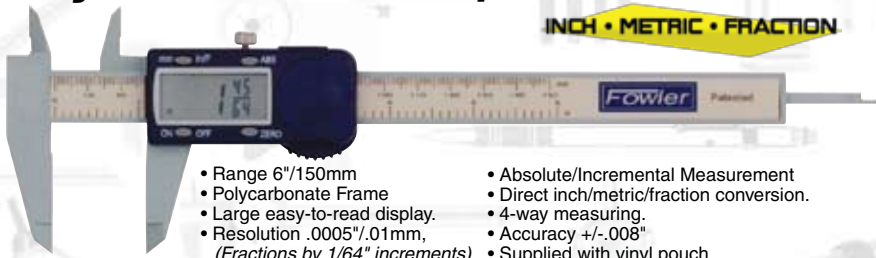

These Gages Read in:

Poly-Cal[®] Electronic Caliper

- Range 6"/150mm
- Polycarbonate Frame
- Large easy-to-read display.
- Resolution .0005"/.01mm, (Fractions by 1/64" increments).
- Absolute/Incremental Measurement
- Direct inch/metric/fraction conversion.
- 4-way measuring.
- Accuracy +/- .008"
- Supplied with vinyl pouch.

Order Number	Description	List Price	Sale Price
S54-101-175	Poly-Cal Electronic Caliper	\$21.95	\$16.95

EURO-CAL^{IV} Electronic Caliper

- Range: 6"/150mm
- Reads in inch, metric & fractions.
- Direct inch/metric/fraction conversion.
- Absolute/Incremental Measurement
- Water resistant to IP54 standards.
- Resolution: .0005"/.01mm (Fractions in 1/64" increments).
- Stainless steel frame
- Accuracy: .001"/.02mm
- 4-way measuring.
- Includes molded plastic case.

Order Number	Description	List Price	Sale Price
S54-100-330-1	Euro-Cal IV Electronic Caliper	\$99.95	\$69.95

XTRA-VALUE Depth Gage

- Spring-loaded and hold measurement button for ease-of-use.
- Super-large display
- Travel: 0-1"/25mm
- Range: 0-22"/550mm
- Resolution: .0005"/.01mm (Fractions in 1/64" increments).
- Supplied in shop-hardened case.

Order Number	Description	List Price	Sale Price
S54-225-555	X-tra Value Depth Gage	\$49.95	\$34.95

X-TREAD[®] Tire Tread Thickness Gage

- Spring-loaded with a hold measurement button for ease-of-use.
- Super-large display
- Range: 1"/25mm
- Resolution: .0005"/.01mm (Fractions in 1/64" increments).
- Supplied in vinyl holster.