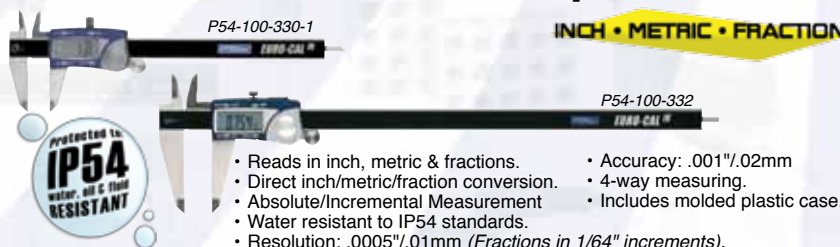

## Poly-Cal® Electronic Caliper

- Range 6"/150mm
- Polycarbonate Frame
- Large easy-to-read display.
- Resolution .0005"/.01mm, (Fractions by 1/64" increments).
- Absolute/Incremental Measurement
- Direct inch/metric/fraction conversion.
- 4-way measuring.
- Accuracy +/- .008"
- Supplied with vinyl pouch.

## EURO-CAL<sup>IV</sup> Electronic Calipers

- Reads in inch, metric & fractions.
- Direct inch/metric/fraction conversion.
- Absolute/Incremental Measurement
- Water resistant to IP54 standards.
- Resolution: .0005"/.01mm (Fractions in 1/64" increments).
- Stainless steel frame
- Accuracy: .001"/.02mm
- 4-way measuring.
- Includes molded plastic case.

## XTRA-VALUE Depth Gage

- Spring-loaded and hold measurement button for ease-of-use.
- Super-large display
- Travel: 0-1"/25mm
- Range: 0-22"/550mm
- Resolution: .0005"/.01mm (Fractions in 1/64" increments).
- Supplied in shop-hardened case.

## X-TREAD Tire Tread Thickness Gage

- Spring-loaded with a hold measurement button for ease-of-use.
- Super-large display
- Range: 1"/25mm
- Resolution: .0005"/.01mm (Fractions in 1/64" increments).
- Supplied in vinyl holster.